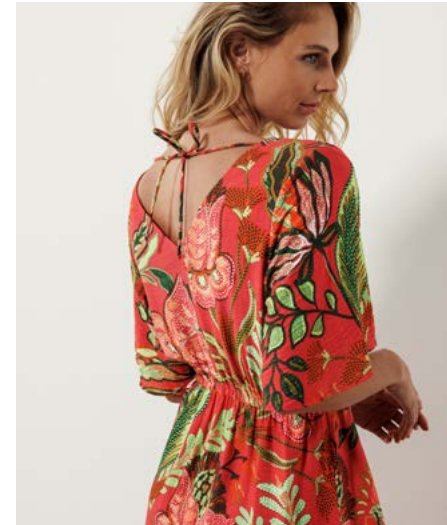

Dress Blooming Floral Stitch
C11-16-501 | Print Corals